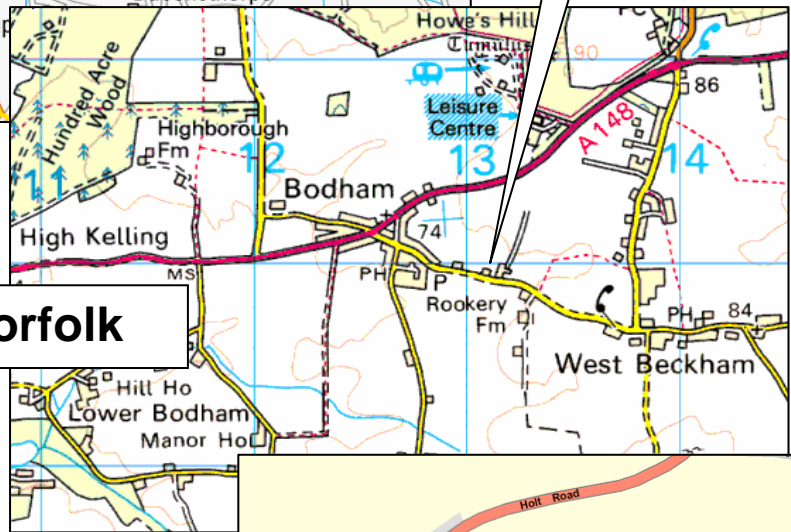

How to find Walnut Barn.....

Within Norfolk

Within North Norfolk

Within Bodham

Walnut Barn,
The Street,
Bodham
NR25 6NW
Telephone: 01263 588091