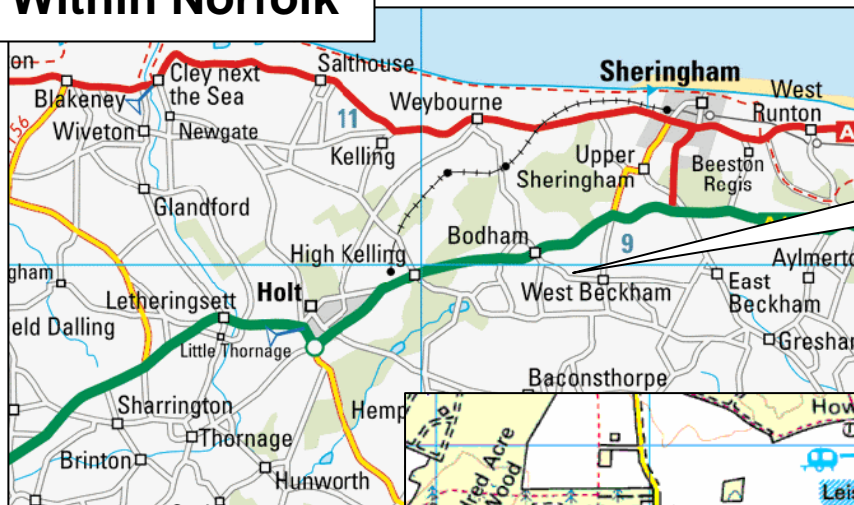

How to find Walnut Barn.....

Within Norfolk

Within North Norfolk

Within Bodham

Walnut Barn,
The Street,
Bodham
NR25 6NW
Telephone: 01263 588091